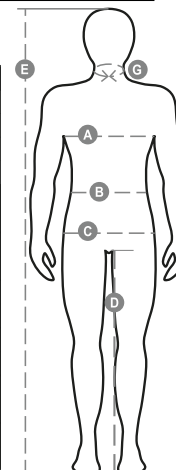

International Sizes	XXS		XS		S		M		L		XL		XXL		3XL		4XL		5XL	
IT - DE	36	38	40	42	44	46	48	50	52	54	56	58	60	62	64	66	68	70	72	74
FR - ES	32	34	36	38	40	42	44	46	48	50	52	54	56	58	60	62	64	66	68	70
UK Top	29	30	31	33	34	36	38	39	41	42	44	46	47	48	50	52	53	55	56	58
UK Trousers	25	27	28	29	30	32	33	34	36	38	40	41	43	45	46	48	49	51	52	54
(G) - cm	37	37	38	38	39	39	40	40	41	41	42,5	42,5	44	44	45	45	46	46	47	47
(G) - in	14½	14½	15	15	15½	15½	15¾	15¾	16	16	16¾	16¾	17¼	17¼	17¾	17¾	18	18	18½	18½
(A) - cm	72	76	80	84	88	92	96	100	104	108	112	116	120	124	128	132	136	140	144	148
(A) - in	28	30	31	33	34	36	38	39	41	42	44	46	47	48	50	52	53	55	56	58
(B) - cm	64	68	72	74	76	80	84	88	92	96	100	104	108	112	116	120	124	128	132	136
(B) - in	25	27	28	29	30	32	33	34	36	38	40	41	43	45	46	48	49	51	52	54
(C) - cm	80	84	88	90	92	96	100	104	108	112	116	120	124	128	132	136	140	144	148	152
(C) - in	31	33	34	35	36	38	39	41	42	44	46	47	49	50	52	53	55	56	58	59
(D) - cm	82	82	84	84	85	85	86	86	87	87	88	88	88	88	88	88	89	89	89	89
(D) - in	32	32	33	33	33	33	33	33	34	34	34	34	34	34	34	34	35	35	35	35
(E) - cm	170/181				175/187				175/189											
(E) - in	67/71				69/73				69/75