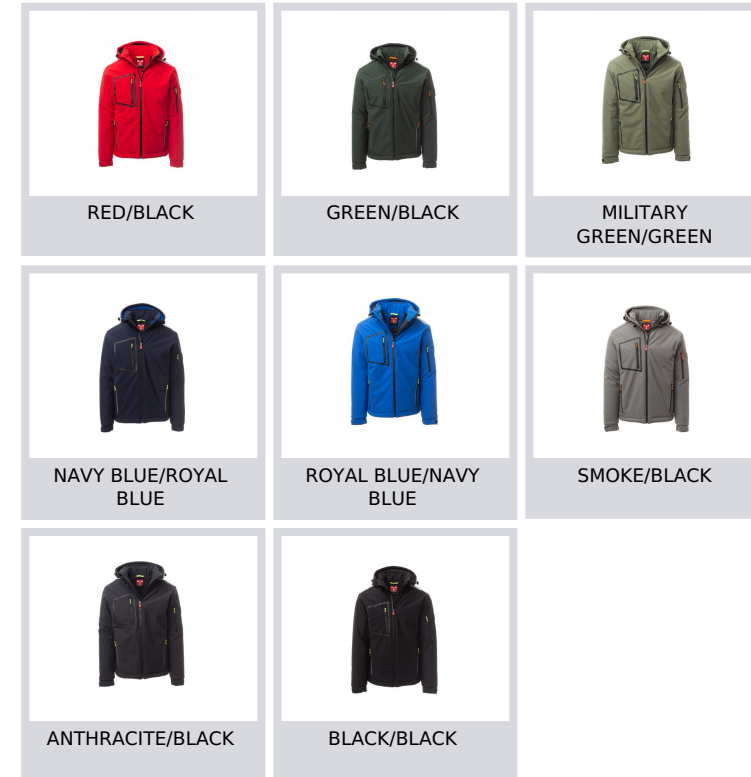

STREAM PAD

S00331-0489

WP 8000 mm H₂O, WVT 5000 g/m² 24h. Men's padded soft-shell, SBS zip closure with "semi-auto lock" metal slider and customised pull. Adjustable and detachable hood with drawstring. Inner collar with polar fleece side details. Retroreflective strips on shoulders, lower back and back of the hood. Elasticated cuffs, adjustable with Velcro and inner sleeve. Heat-sealed breast pocket, closed with coated zip. Two side pockets, closed with a zip with a retro-reflective detail. Left arm pocket with integrated pen holder, closed with a zip. Fluorescent pullers. Two inside pockets, one shaped breast pocket with zip on the right and one tablet holder closed with Velcro. Adjustable bottom with customised stoppers.

Composition: 78% NYLON + 22% ELASTANE

Appearance: SOFT-SHELL

Weight: 330 GR/MQ

Sizes: XXS-XS-S-M-L-XL-XXL-3XL-4XL-5XL

Packaging: 1/5

MADE IN: MADE IN CHINA

HS CODE: 62014090

Colors