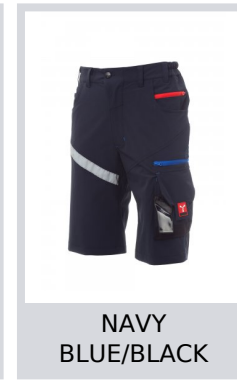

NEXT 4W SHORTS

S00232-P060

Unisex Bermuda shorts, "4-way stretch" fabric, with side elastics and belt loops, closure with zip and customised button. On the front, they have two rounded pockets, a coin pocket on the right, a safety pocket closed with a zip on the left. On the front of the left leg, there are 3 pockets: a horizontal pocket closed by a zip, a pocket with shaped flap closed with Velcro and equipped with a badge holder and a small vertical pocket closed by a zip. On the front of the right leg, there is a retroreflective stripe. On the back there are: a pocket with flap closed with Velcro and a pocket without flap but with 2 retroreflective stripes, a hammer ring (right leg), an open tape measure pocket (right leg) and a phone pocket with flap and Velcro (right leg). The trousers also have side seam topstitching and contrasting bartack reinforcement stitching in various points. The middle (Italian) sizes 48-50-52 have a 31 cm internal leg length.

Composition: 90% NYLON + 10% ELASTANE

Appearance: HIGH TECH NYLON

Weight: 170 GR/MQ

Sizes: 42-44-46-48-50-52-54-56-58-60-62-64

Packaging: 1/20

MADE IN: MADE IN CHINA

HS CODE: 62034311

Colors