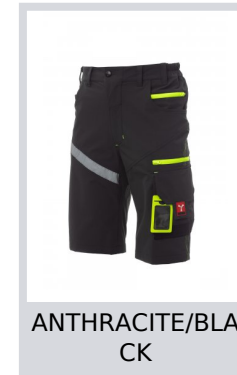

NEXT 4W SHORTS

S00232-P060

Unisex Bermuda shorts, "4-way stretch" fabric, with side elastics and belt loops, closure with zip and customised button. On the front, they have two rounded pockets, a coin pocket on the right, a safety pocket closed with a zip on the left. On the front of the left leg, there are 3 pockets: a horizontal pocket closed by a zip, a pocket with shaped flap closed with Velcro and equipped with a badge holder and a small vertical pocket closed by a zip. On the front of the right leg, there is a retroreflective stripe. On the back there are: a pocket with flap closed with Velcro and a pocket without flap but with 2 retroreflective stripes, a hammer ring (right leg), an open tape measure pocket (right leg) and a phone pocket with flap and Velcro (right leg). The trousers also have side seam topstitching and contrasting bartack reinforcement stitching in various points. The middle (Italian) sizes 48-50-52 have a 31 cm internal leg length.

Composition: 90% NYLON + 10% ELASTANE

Appearance: HIGH TECH NYLON

Weight: 170 GR/MQ

Sizes: 42-44-46-48-50-52-54-56-58-60-62-64

Packaging: 1/20

MADE IN: MADE IN CHINA

HS CODE: 62034311

Colors