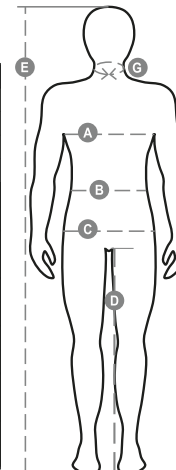

International Sizes	XXS		XS		S		M		L		XL		XXL		3XL		4XL		5XL	
IT - DE	36	38	40	42	44	46	48	50	52	54	56	58	60	62	64	66	68	70	72	74
FR - ES	32	34	36	38	40	42	44	46	48	50	52	54	56	58	60	62	64	66	68	70
UK Top	29	30	31	33	34	36	38	39	41	42	44	46	47	48	50	52	53	55	56	58
UK Trousers	25	27	28	29	30	32	33	34	36	38	40	41	43	45	46	48	49	51	52	54
(G) - cm	37	37	38	38	39	39	40	40	41	41	42.5	42.5	44	44	45	45	46	46	47	47
(G) - in	14½	14½	15	15	15½	15½	15¾	15¾	16	16	16¾	16¾	17¼	17¼	17¾	17¾	18	18	18½	18½
(A) - cm	72	76	80	84	88	92	96	100	104	108	112	116	120	124	128	132	136	140	144	148
(A) - in	28	30	31	33	34	36	38	39	41	42	44	46	47	48	50	52	53	55	56	58
(B) - cm	64	68	72	74	76	80	84	88	92	96	100	104	108	112	116	120	124	128	132	136
(B) - in	25	27	28	29	30	32	33	34	36	38	40	41	43	45	46	48	49	51	52	54
(C) - cm	80	84	88	90	92	96	100	104	108	112	116	120	124	128	132	136	140	144	148	152
(C) - in	31	33	34	35	36	38	39	41	42	44	46	47	49	50	52	53	55	56	58	59
(D) - cm	82	82	84	84	85	85	86	86	87	87	88	88	88	88	88	88	89	89	89	89
(D) - in	32	32	33	33	33	33	33	33	34	34	34	34	34	34	34	34	35	35	35	35
(E) - cm					170/181				175/187				175/189							
(E) - in					67/71				69/73				69/75