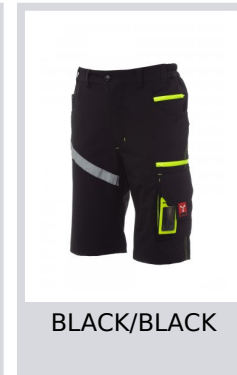

NEXT 4W SHORTS

S00232-P060

Unisex Bermuda shorts, "4-way stretch" fabric, with side elastics and belt loops, closure with zip and customised button. On the front, they have two rounded pockets, a coin pocket on the right, a safety pocket closed with a zip on the left. On the front of the left leg, there are 3 pockets: a horizontal pocket closed by a zip, a pocket with shaped flap closed with Velcro and equipped with a badge holder and a small vertical pocket closed by a zip. On the front of the right leg, there is a retroreflective stripe. On the back there are: a pocket with flap closed with Velcro and a pocket without flap but with 2 retroreflective stripes, a hammer ring (right leg), an open tape measure pocket (right leg) and a phone pocket with flap and Velcro (right leg). The trousers also have side seam topstitching and contrasting bartack reinforcement stitching in various points. The middle (Italian) sizes 48-50-52 have a 31 cm internal leg length.

Composition: 90% NYLON + 10% ELASTANE

Appearance: HIGH TECH NYLON

Weight: 170 GR/MQ

Sizes: 42-44-46-48-50-52-54-56-58-60-62-64

Packaging: 1/20

MADE IN: MADE IN CHINA

HS CODE: 62034311

Colors