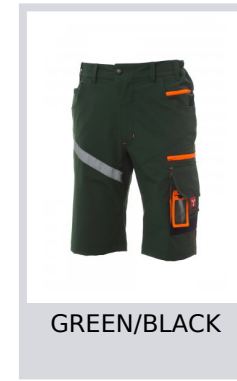

NEXT 4W SHORTS

S00232-P060

Unisex Bermuda shorts, "4-way stretch" fabric, with side elastics and belt loops, closure with zip and customised button. On the front, they have two rounded pockets, a coin pocket on the right, a safety pocket closed with a zip on the left. On the front of the left leg, there are 3 pockets: a horizontal pocket closed by a zip, a pocket with shaped flap closed with Velcro and equipped with a badge holder and a small vertical pocket closed by a zip. On the front of the right leg, there is a retroreflective stripe. On the back there are: a pocket with flap closed with Velcro and a pocket without flap but with 2 retroreflective stripes, a hammer ring (right leg), an open tape measure pocket (right leg) and a phone pocket with flap and Velcro (right leg). The trousers also have side seam topstitching and contrasting bartack reinforcement stitching in various points. The middle (Italian) sizes 48-50-52 have a 31 cm internal leg length.

Composition: 90% NYLON + 10% ELASTANE

Appearance: HIGH TECH NYLON

Weight: 170 GR/MQ

Sizes: 42-44-46-48-50-52-54-56-58-60-62-64

Packaging: 1/20

MADE IN: MADE IN CHINA

HS CODE: 62034311

Colors